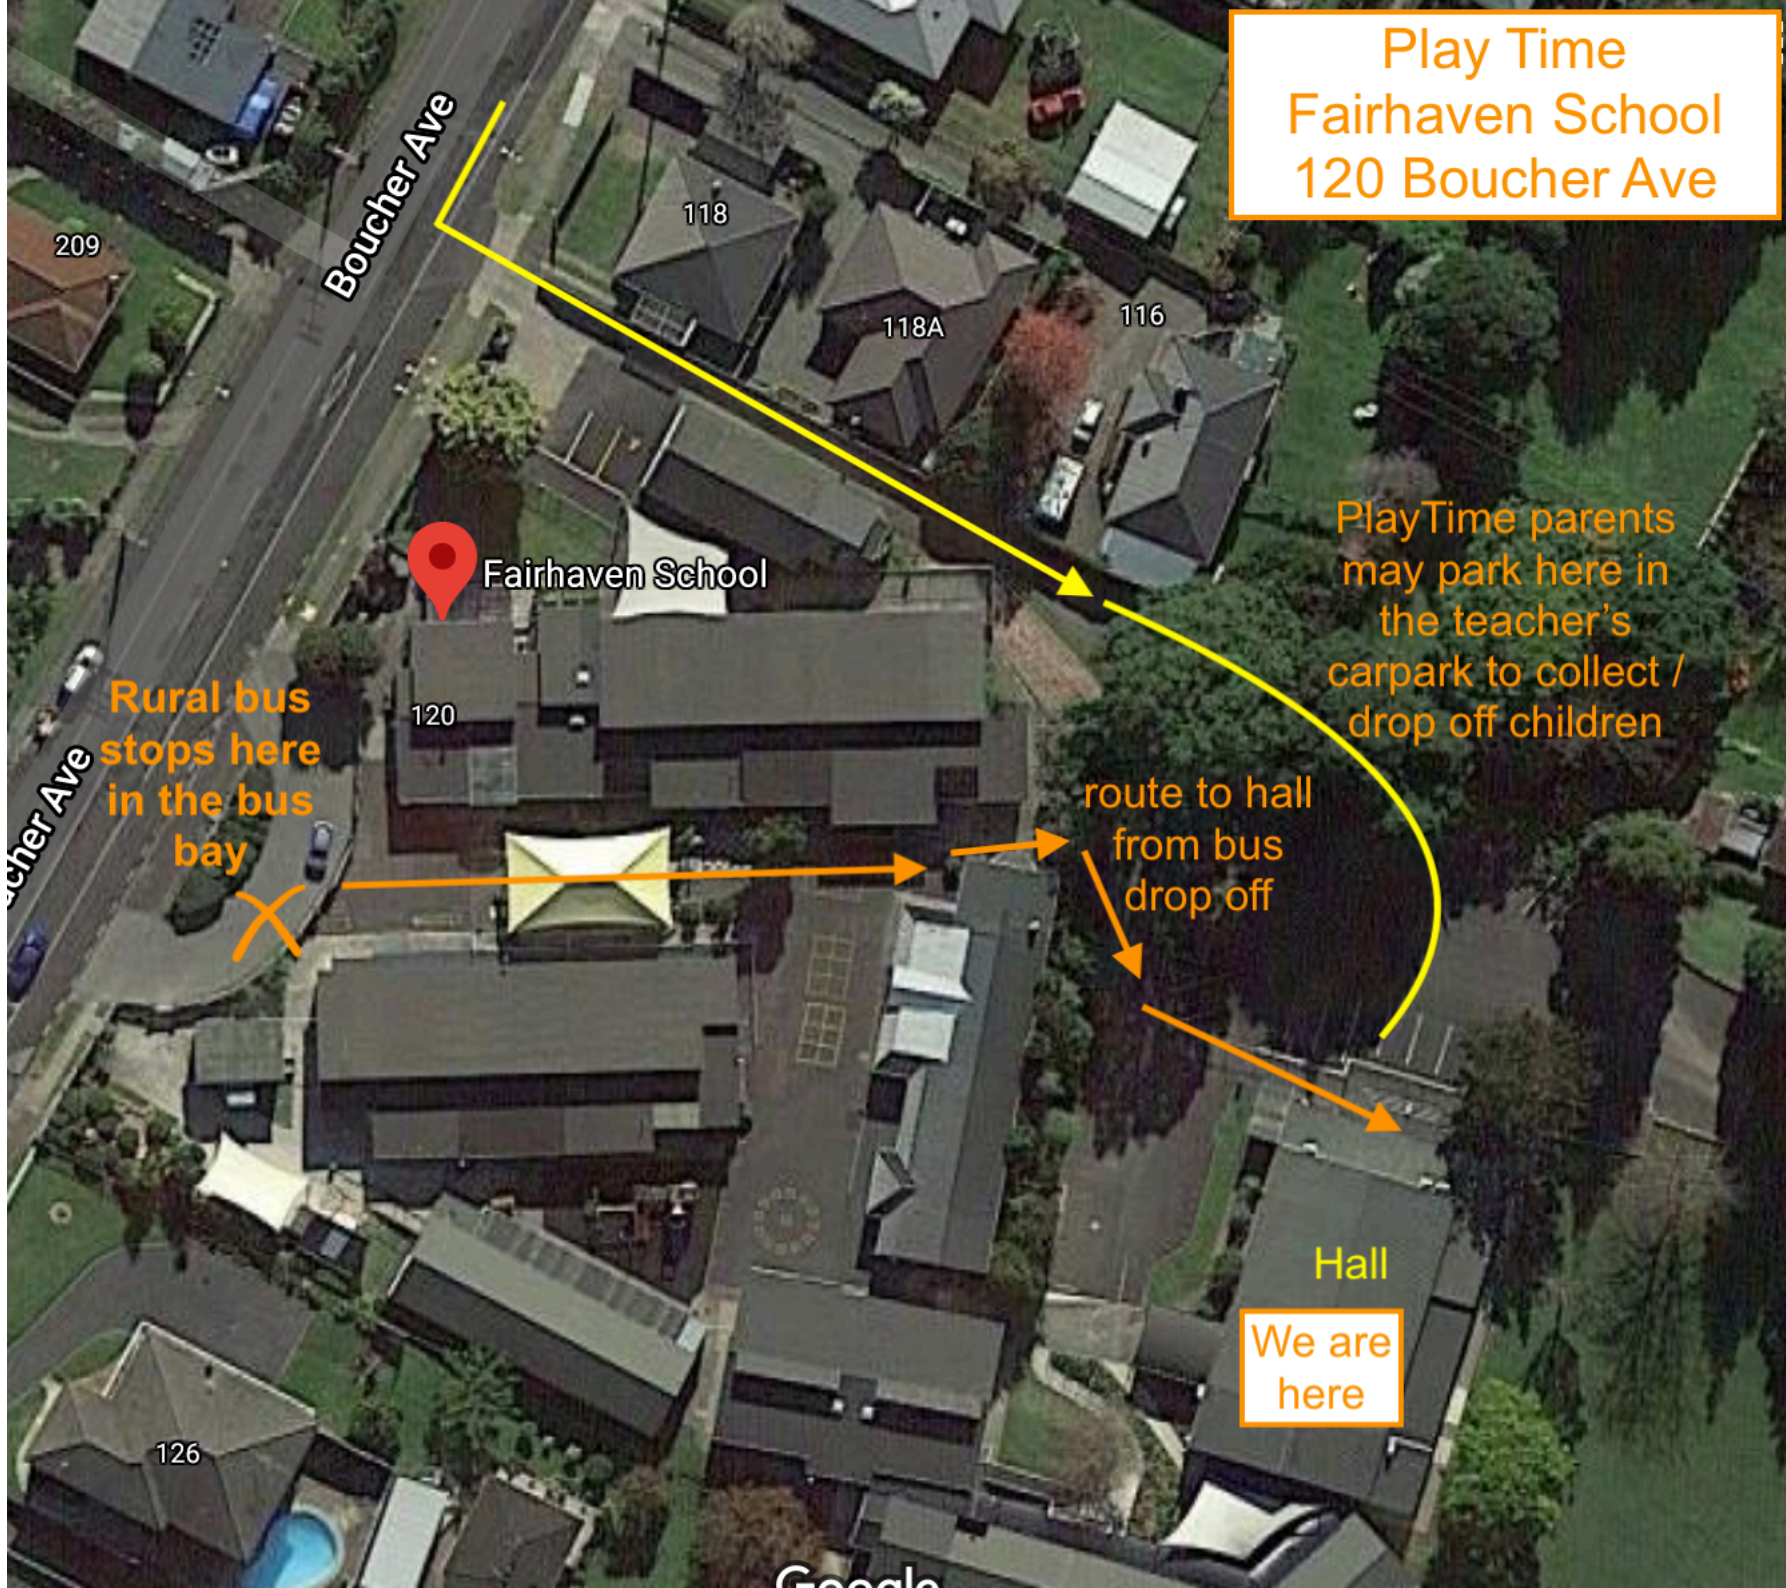

Play Time
Fairhaven School
120 Boucher Ave

PlayTime parents
may park here in
the teacher's
carpark to collect /
drop off children

Rural bus
stops here
in the bus
bay

route to hall
from bus
drop off

We are
here

Hall

Fairhaven School

Boucher Ave

Boucher Ave

Google